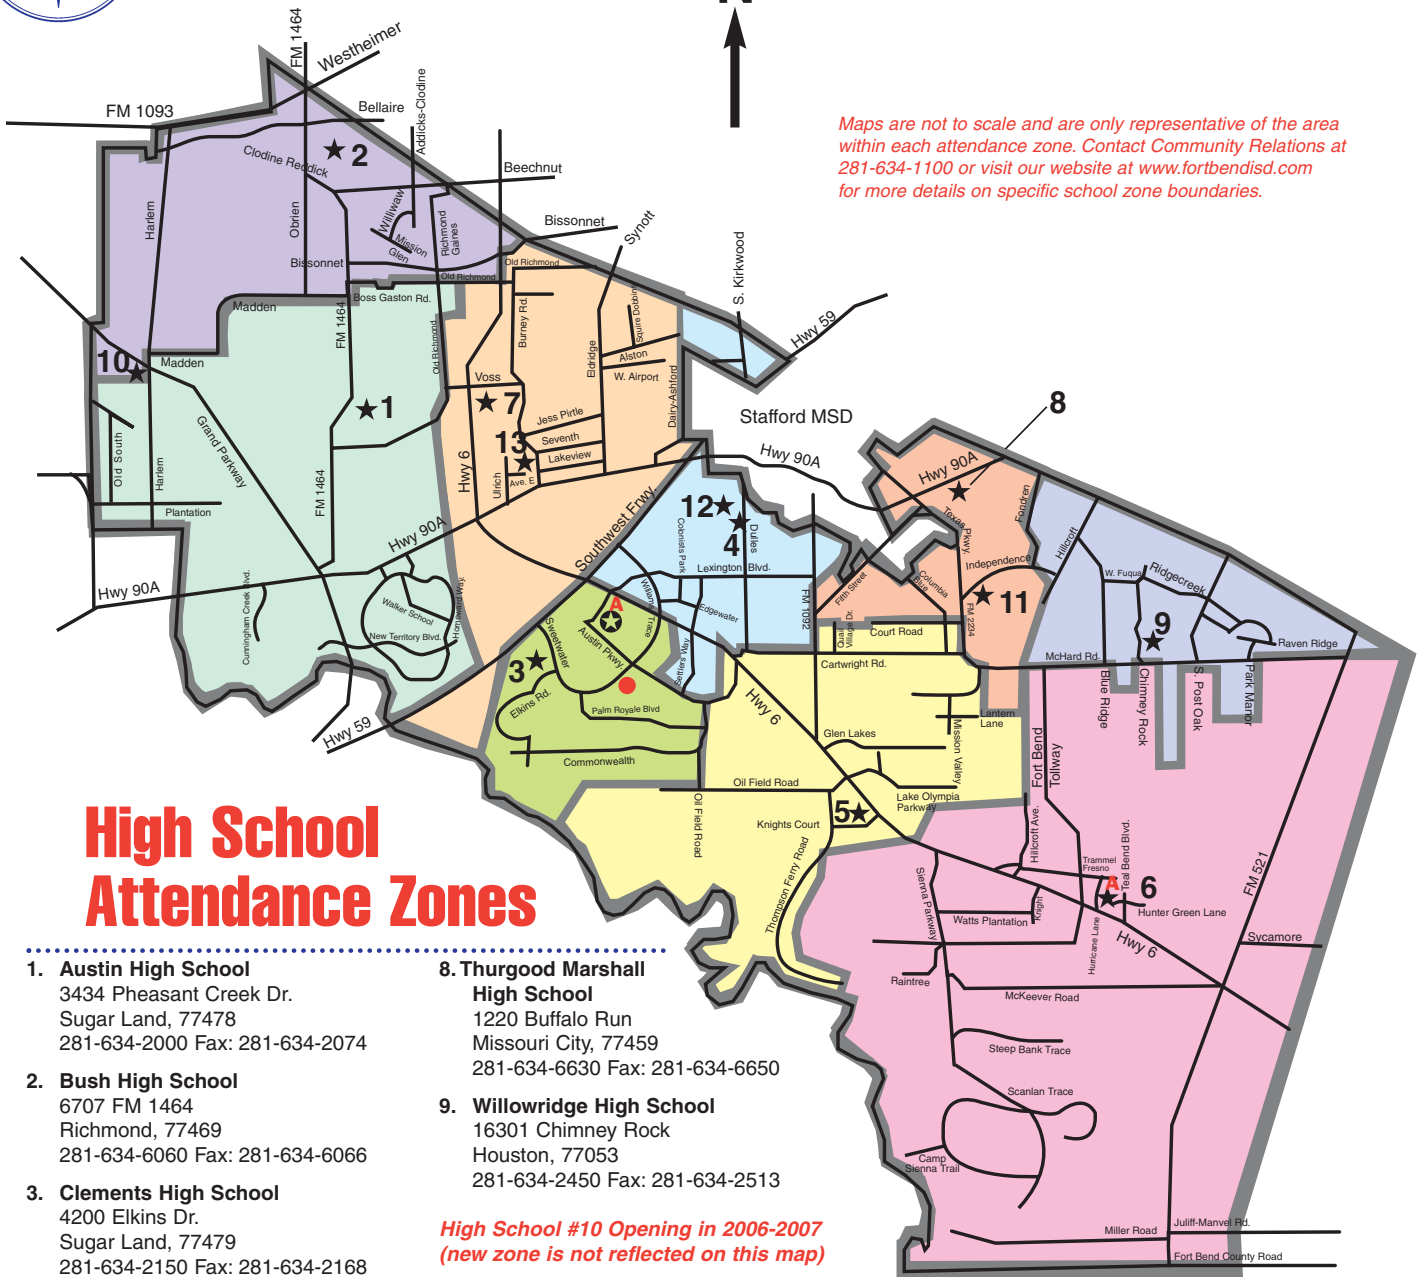

2005-2006

Maps are not to scale and are only representative of the area within each attendance zone. Contact Community Relations at 281-634-1100 or visit our website at www.fortbendisd.com for more details on specific school zone boundaries.

High School #10 Opening in 2006-2007 (new zone is not reflected on this map)

The following are district-wide campuses:

11. **Progressive High School**
1555 Independence Blvd.
Missouri City, 77489
281-634-2900 Fax: 281-634-2913
12. **Technical Education Center**
540 Dulles Ave.
Sugar Land, 77478
281-634-5671 Fax: 281-634-5700
13. **M.R. Wood Alternative Education Center**
139 Avenue E.
Sugar Land, 77478
281-634-3320 Fax: 281-634-3331