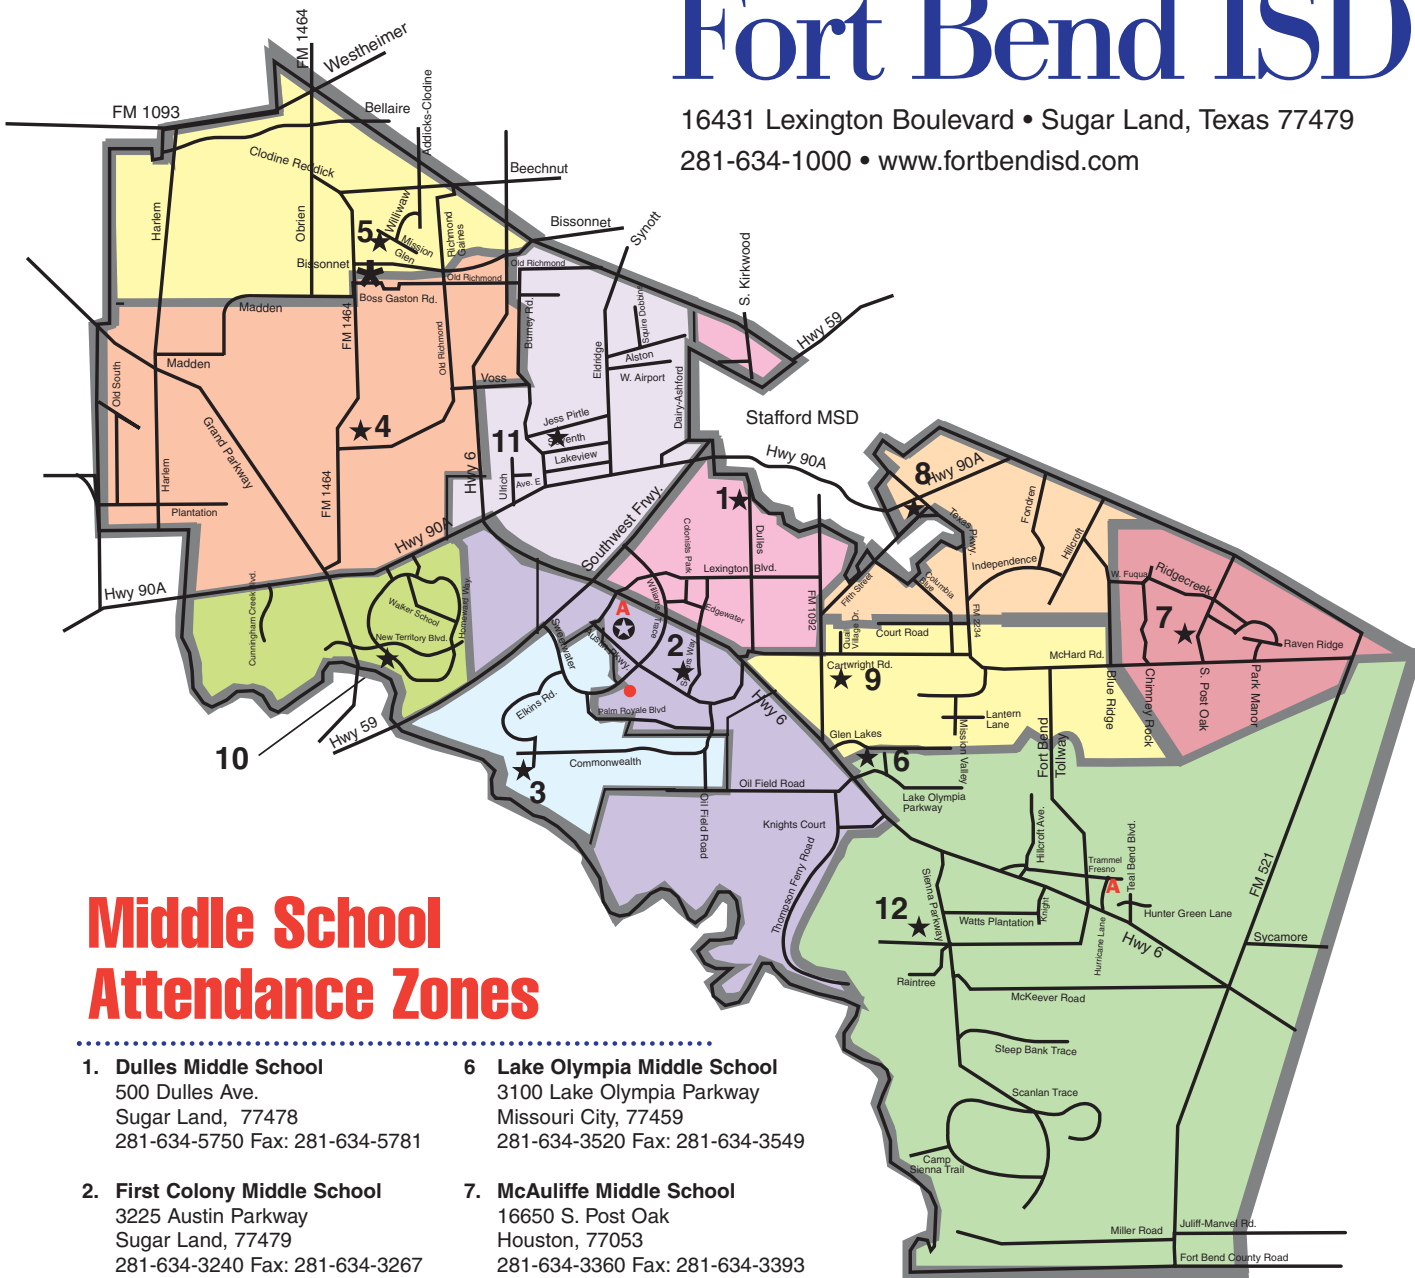

Fort Bend ISD

16431 Lexington Boulevard • Sugar Land, Texas 77479
281-634-1000 • www.fortbendisd.com

Middle School Attendance Zones

- | | |
|---|---|
| <p>1. Dulles Middle School
500 Dulles Ave.
Sugar Land, 77478
281-634-5750 Fax: 281-634-5781</p> <p>2. First Colony Middle School
3225 Austin Parkway
Sugar Land, 77479
281-634-3240 Fax: 281-634-3267</p> <p>3. Fort Settlement Middle School
5440 Elkins Road
Sugar Land, 77479
281-634-6440 Fax: 281-634-6456</p> <p>4. Garcia Middle School
18550 Old Richmond Rd.
Sugar Land, 77478
281-634-3160 Fax: 281-634-3207</p> <p>5. Hodges Bend Middle School
16510 Bissonnet
Houston, 77083
281-634-3000 Fax: 281-634-3028</p> <p>* Hodges Bend Middle School Annex
16655 Bissonnet
Houston, 77083
281-634-3850 Fax: 281-634-3856</p> | <p>6. Lake Olympia Middle School
3100 Lake Olympia Parkway
Missouri City, 77459
281-634-3520 Fax: 281-634-3549</p> <p>7. McAuliffe Middle School
16650 S. Post Oak
Houston, 77053
281-634-3360 Fax: 281-634-3393</p> <p>8. Missouri City Middle School
200 Louisiana St.
Missouri City, 77459
281-634-3440 Fax: 281-634-3473</p> <p>9. Quail Valley Middle School
3019 FM 1092
Missouri City, 77459
281-634-3600 Fax: 281-634-3632</p> <p>10. Sartartia Middle School
8125 Homeward Way
Sugar Land, 77479
281-634-6310 Fax: 281-634-6373</p> <p>11. Sugar Land Middle School
321 Seventh St.
Sugar Land, 77478
281-634-3080 Fax: 281-634-3108</p> |
|---|---|

**Middle School #12 opening in 2006-2007
(new zone is not reflected on this map)**

- FBISD Administration Building**
16431 Lexington Blvd.
Sugar Land, Texas 77479
281-634-1000
www.fortbendisd.com
- FBISD Administration Annex**
3119 Sweetwater Blvd.
Sugar Land, Texas 77479
- FBISD Athletic Complexes**
16403 Lexington Blvd.
Sugar Land, 77479

3335 Hurricane Lane
Missouri City, 77459