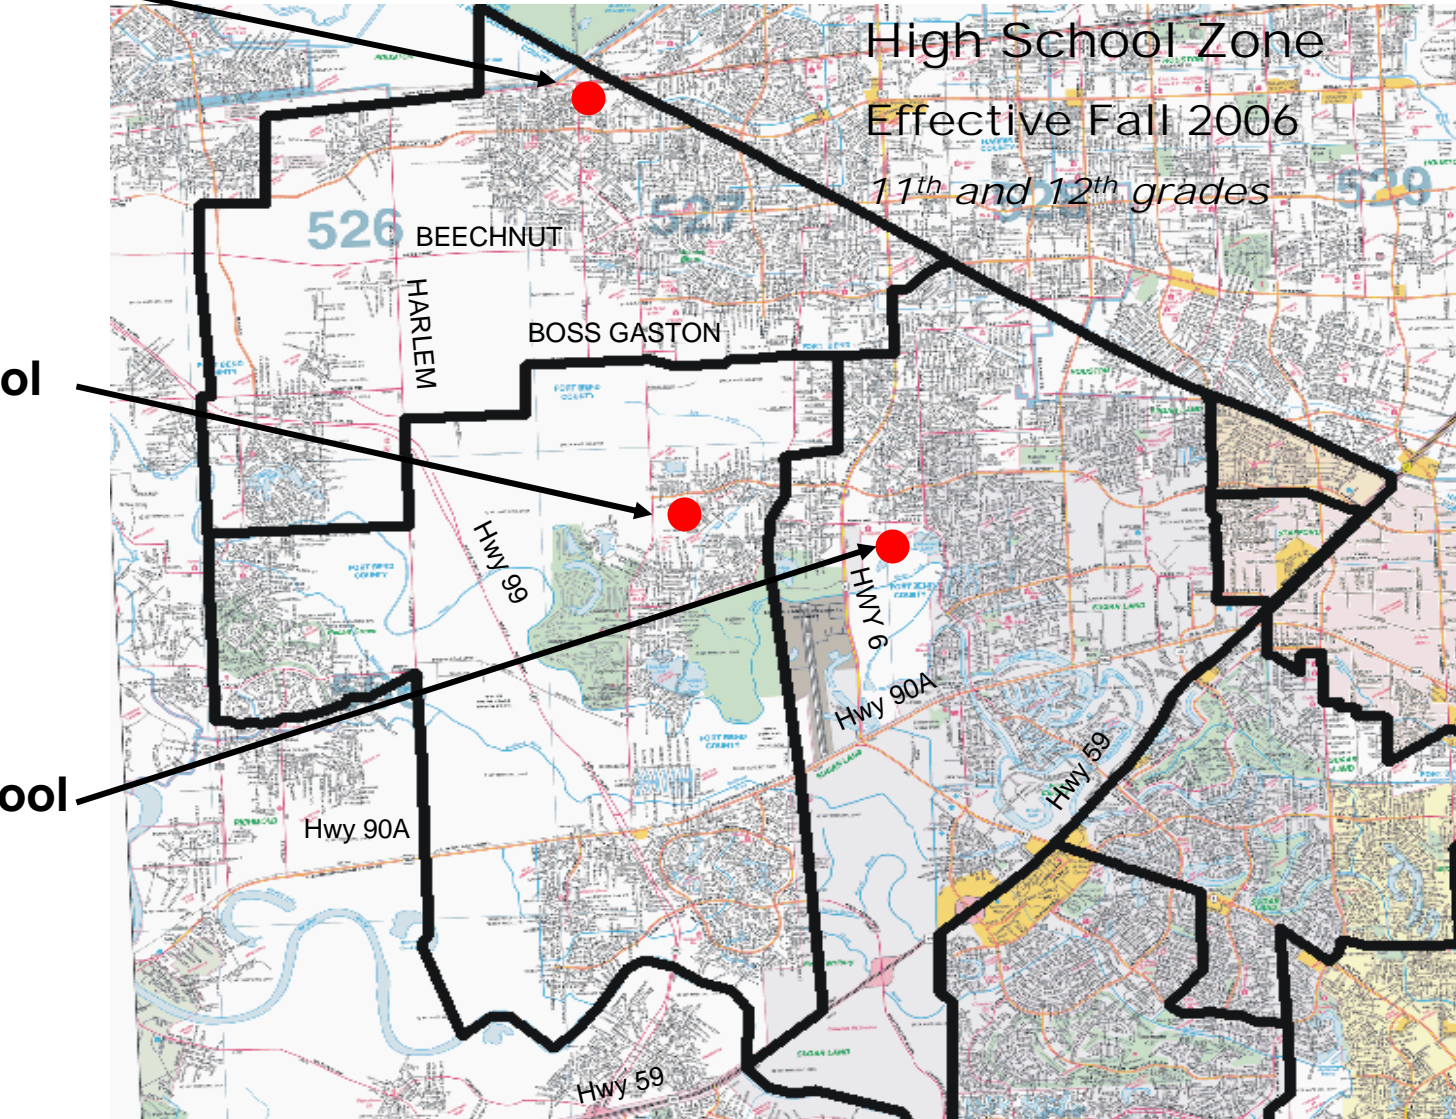

Bush High School

High School Zone
 Effective Fall 2006
 11th and 12th grades

Austin High School

Kempner High School

Our 11th and 12th grade students residing in AHS, BHS, and KHS zones for the school year 2006-07 will follow the above zones. William B. Travis High School, 11111 Harlem Rd, will open in the Fall of 2006 for 9th and 10th grade students. Each subsequent year Travis High School will add a grade level. For the 9th and 10th grade zones, please refer to the Zone Map for William B. Travis High School.