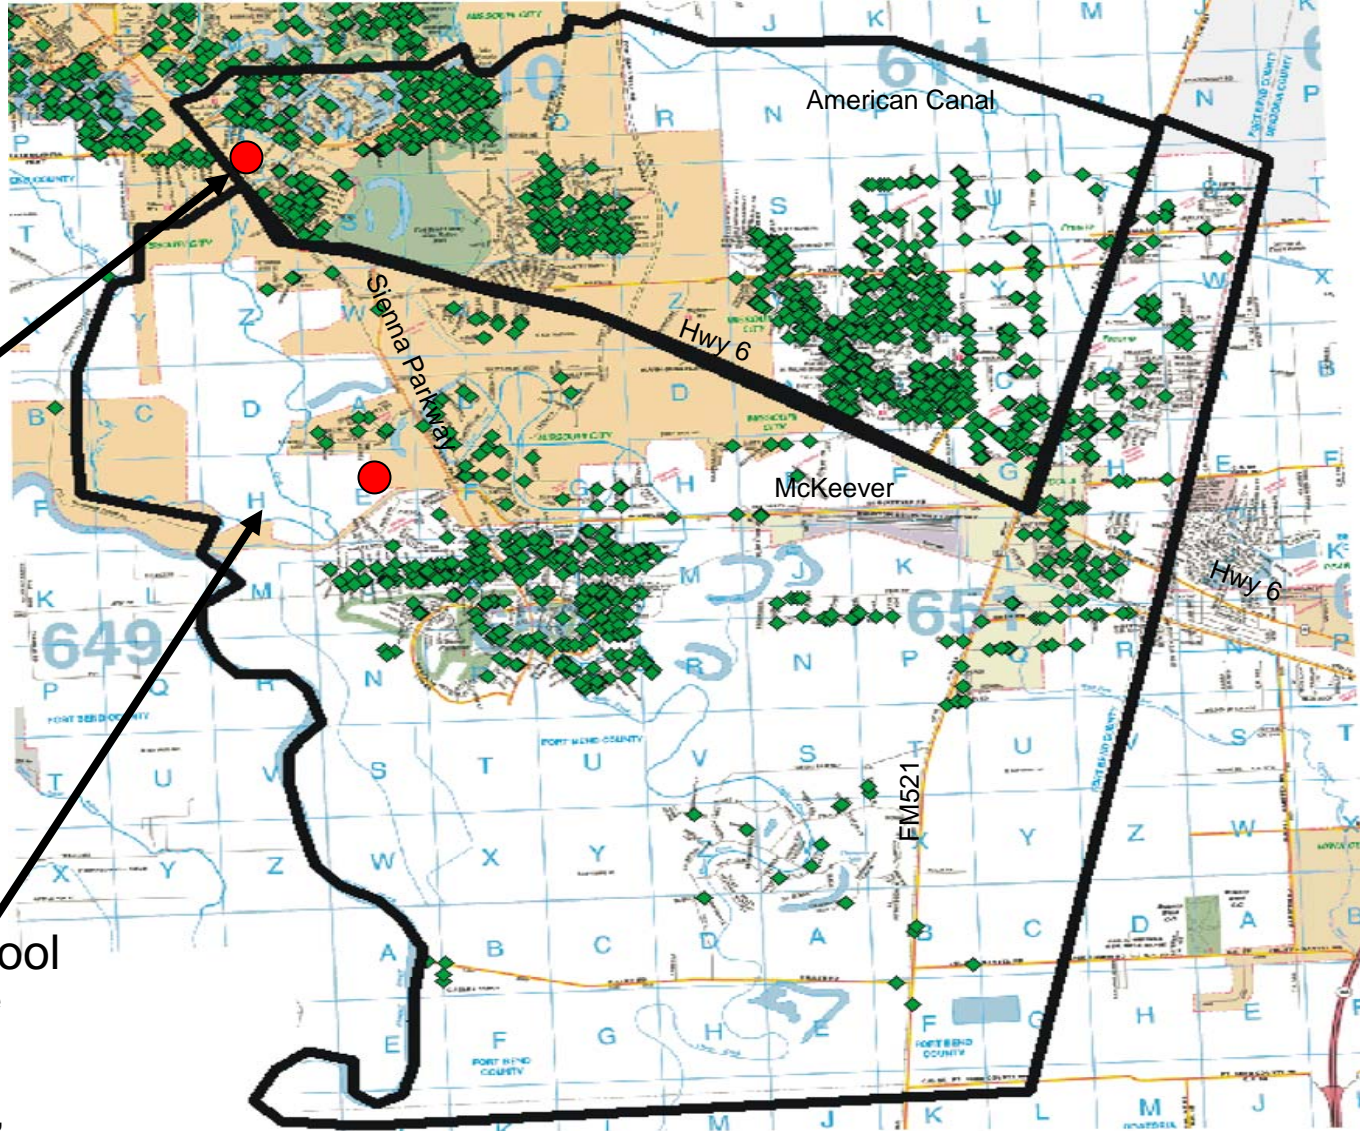

MIDDLE SCHOOL ATTENDANCE ZONES

Effective Fall 2006
Grades 6-8

Lake Olympia

The zone would include Lake Olympia (areas currently zoned to Lake Olympia Middle School), Vicksburg, Sedona Creek, and would include parts of the currently zoned Goodman and Burton Elementary schools that are west of FM 521.

Billy Baines Middle School

The zone would include parts of the currently zoned Goodman and Burton Elementary schools that are east of FM 521 (Fresno/Arcola), Sienna area, Sienna Pointe, Oakwick Forest Estates, and areas branching off of Watt's Plantation Rd and Sienna Parkway.

Note: Dots are students