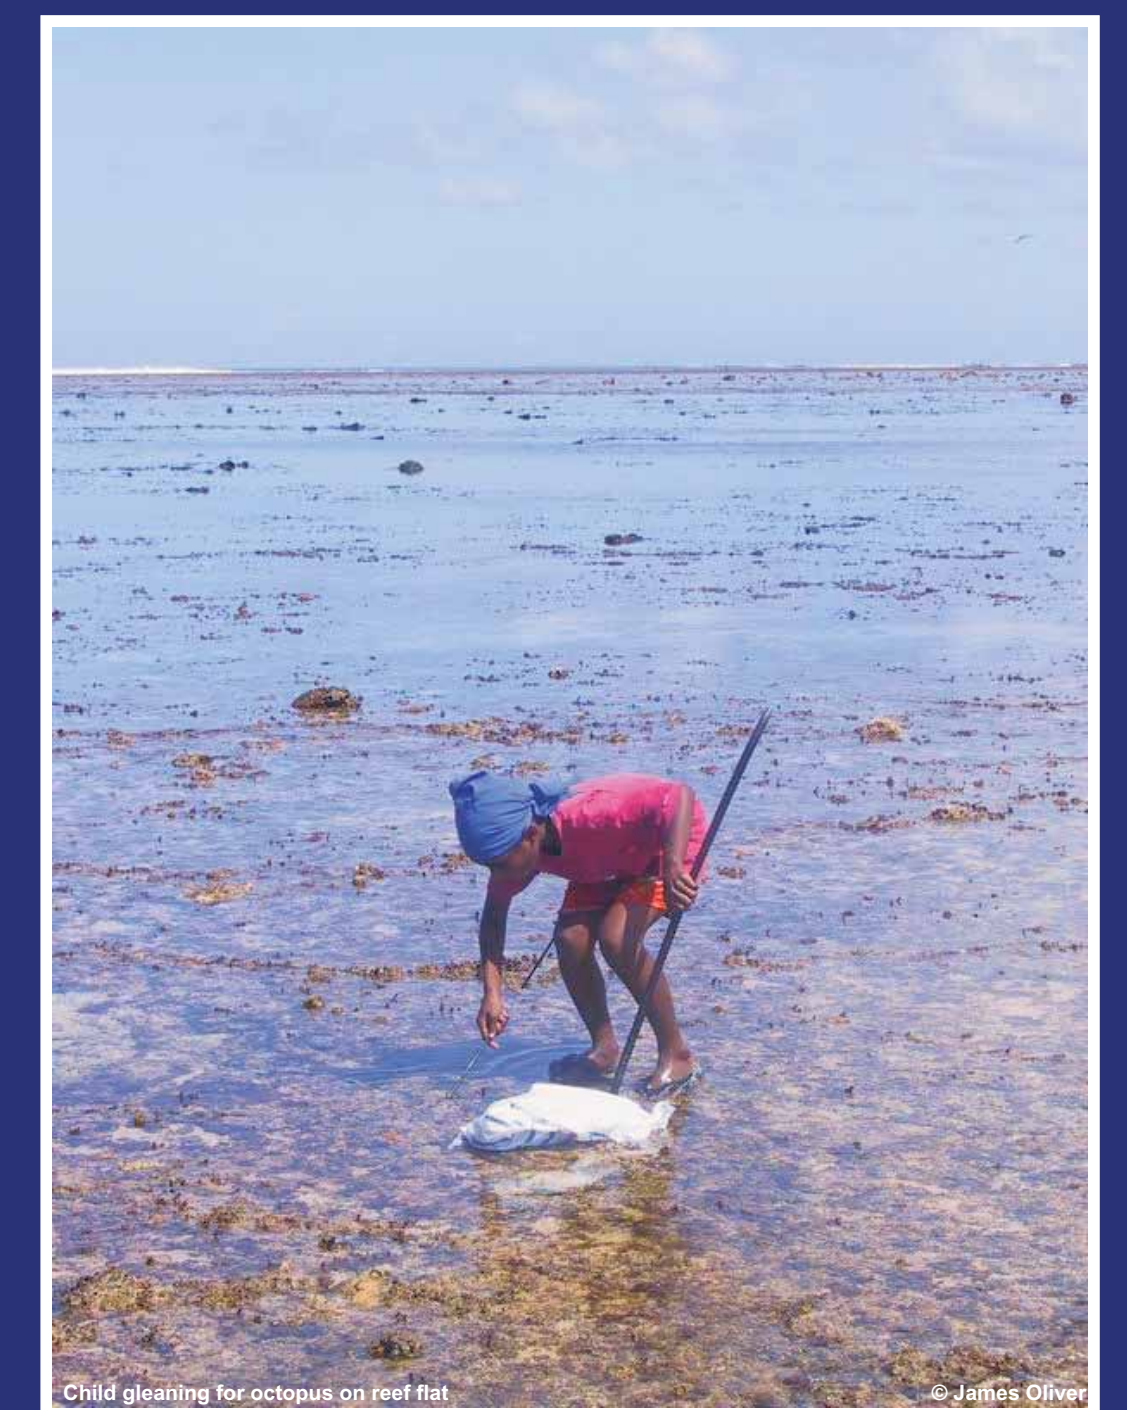

Child gleaming for octopus on reef flat.

© James Oliver

Co-ordination and Planning

A Co-ordination and Planning Committee meets once or twice per year to advise the ICRI Secretariat, discuss emerging issues and provide direction to governments, conventions and ICRI's operational networks.

<http://icriforum.org>

Photos provided by ReefBase (<http://www.reefbase.org>).