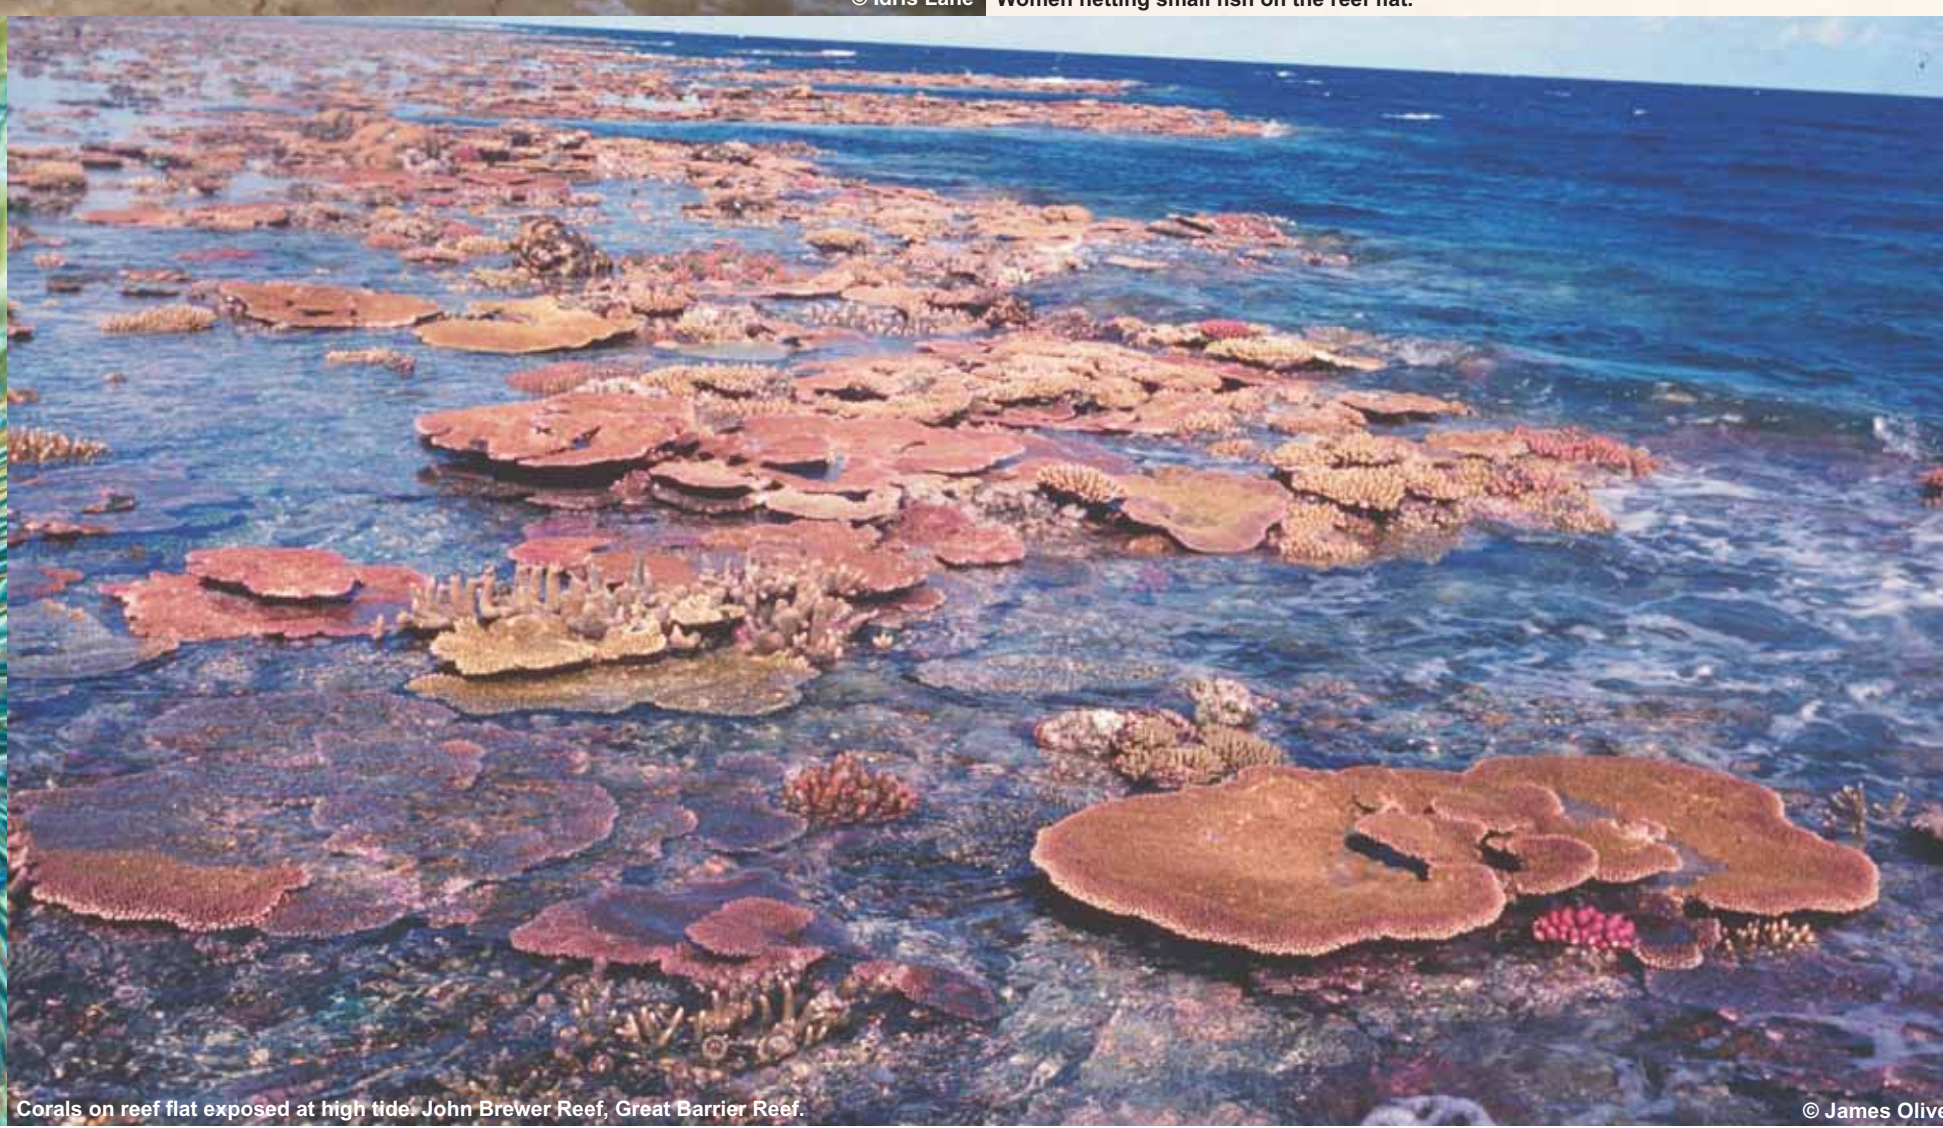

© yusuf yusuf

ICRI:

An International Forum for Coral Reef Stakeholders

ICRI Secretariat

ICRI is co-ordinated by a Secretariat voluntarily hosted for two years by the governments of one or two countries.

In 1994, governments, non-governmental, intergovernmental organizations, academia and the private sector came together out of concern for the alarming decline of coral reefs to form the International Coral Reef Initiative (ICRI).

ICRI is a unique global partnership of people and organizations with a stake in the future of coral reefs. The representatives of more than 80 nations, major donor countries, development banks and international agencies all contribute with equal status.

ICRI aims to reverse the global degradation of coral reefs and related ecosystems such as mangroves and seagrasses to best achieve their sustainable use and conservation for future generations.

ICRI works through a series of international and regional workshops where members develop the best strategies to protect coral reefs and related coastal resources.

Conveying peoples needs

ICRI ensures that the needs of the developing world concerning their coral reefs are conveyed to operational and funding organizations.