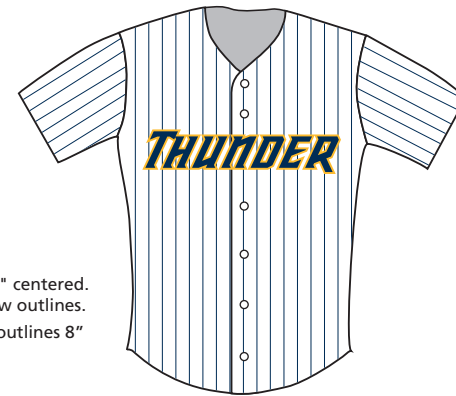

Trenton Thunder

Eastern League
Class Double-A

Reproduce in royal blue, navy blue or black only

PRIMARY CLUB LOGO

PRIMARY CLUB LOGO – ONE COLOR

Reproduce in navy blue or black only

OFFICIAL HOME JERSEY LETTERING

OFFICIAL HOME JERSEY LETTERING – ONE COLOR

- White body and sleeves with navy blue pinstripes.
- Set-in sleeves.
- Button down front placket.
- Jersey Lettering "THUNDER" centered. Navy blue letters with yellow outlines.
- Navy numbers with yellow outlines 8" high on back only.