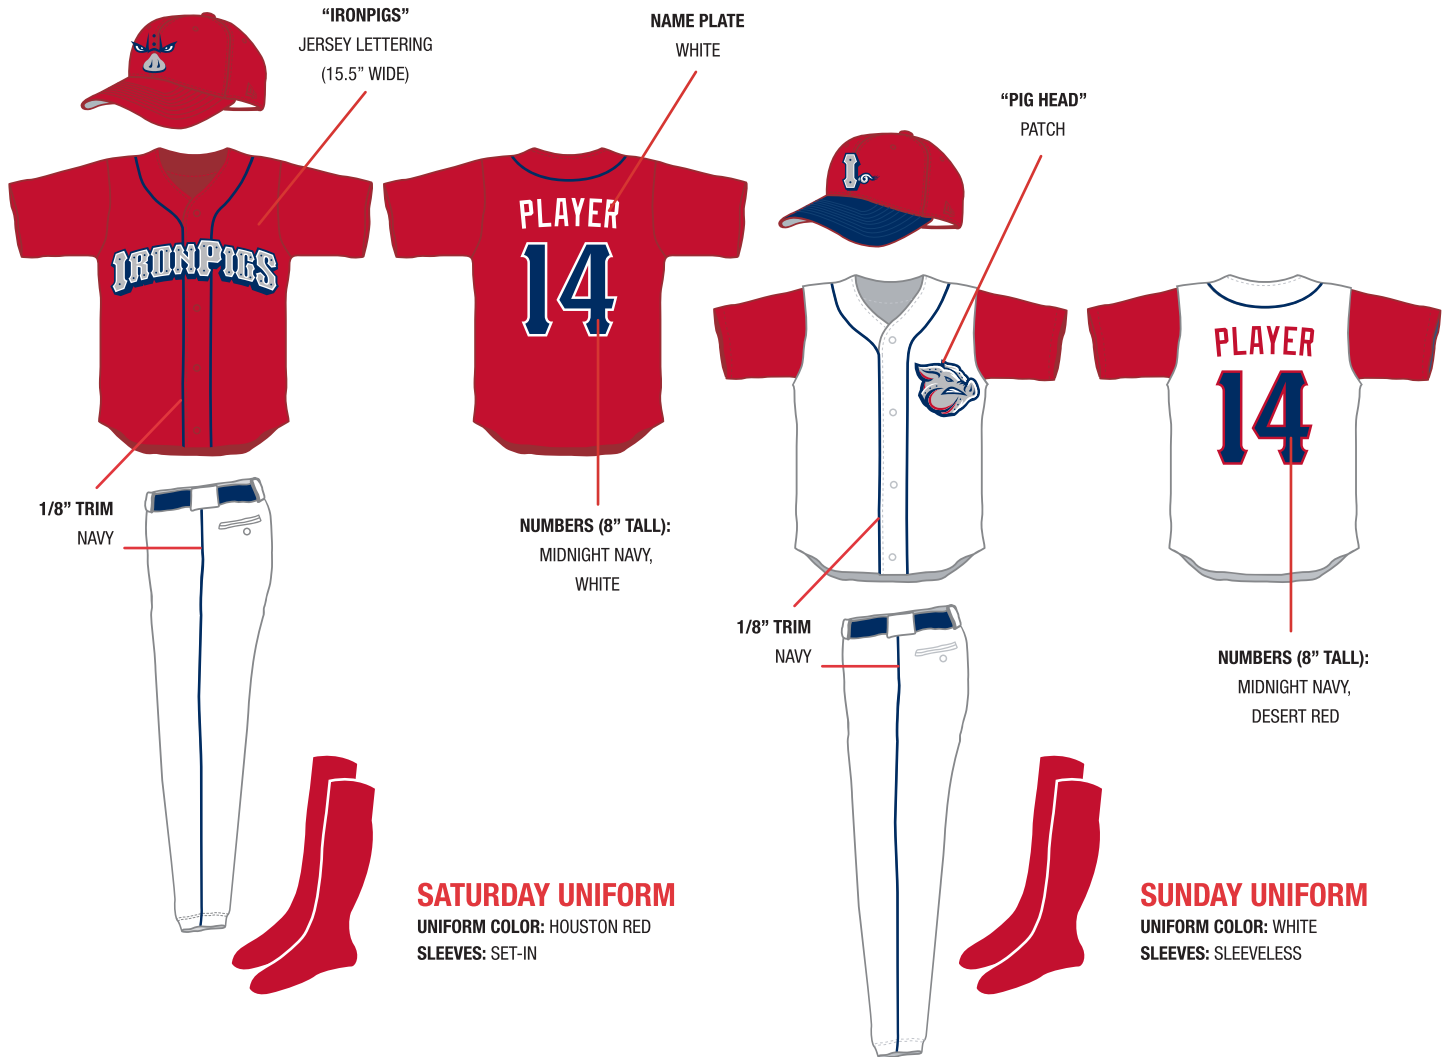

Lehigh Valley IronPigs

OFFICIAL CLUB SATURDAY & SUNDAY UNIFORMS

SATURDAY UNIFORM

UNIFORM COLOR: HOUSTON RED
SLEEVES: SET-IN

SUNDAY UNIFORM

UNIFORM COLOR: WHITE
SLEEVES: SLEEVELESS

Color Information

For the club color samples shown, you may use the PANTONE Colors listed below. The colors shown on this page and through this manual have not been evaluated by Pantone, Inc. for accuracy and may not match the PANTONE Color Standards. Consult current PANTONE Color Publications for accurate color. PANTONE® is the property of Pantone, Inc.

PMS 187

PMS 282

PMS COOL GRAY 6

CLUB COLORS	PANTONE® COLORS	WEBSTER FABRIC® POLY-PRO TWILL	NEW ERA CAP THREAD COLORS	MADERIA® THREAD COLORS	ROBINSON-ANTON® THREAD COLORS	PROCESS COLORS
IRONPIGS BRICK	187	DESERT RED	H RED	1038	2472	C: 0 M: 100 Y: 79 K: 20
IRONPIGS NAVY	282	MIDNIGHT NAVY	LIGHT NAVY	1043	2303	C: 100 M: 68 Y: 0 K: 54
IRONPIGS IRON	COOL GRAY 6	SILVER GREY	CLOUD	1011	2483	C: 0 M: 0 Y: 0 K: 31

Plan B. Branding

Jason Klein, Partner
Casey White, Partner

jason@planbbranding.com
casey@planbbranding.com

8730 Mariposa Street
La Mesa, CA 91941

619 463 5630
planbbranding.com