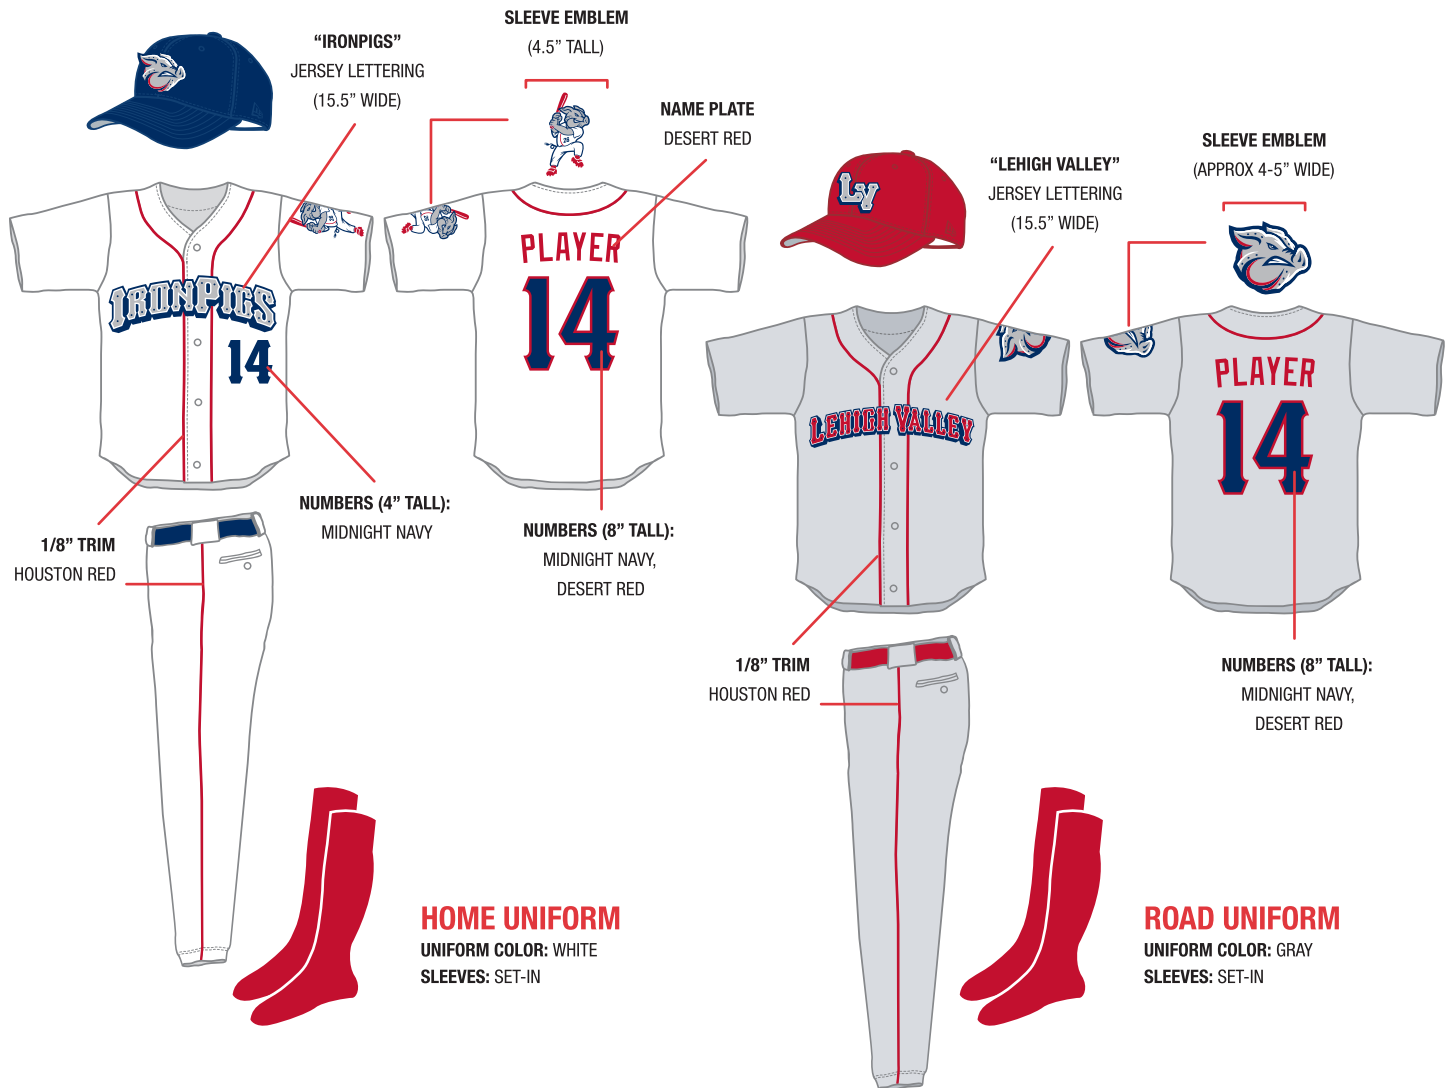

Lehigh Valley IronPigs

OFFICIAL CLUB HOME & ROAD UNIFORMS

Color Information

For the club color samples shown, you may use the PANTONE Colors listed below. The colors shown on this page and through this manual have not been evaluated by Pantone, Inc. for accuracy and may not match the PANTONE Color Standards. Consult current PANTONE Color Publications for accurate color. PANTONE® is the property of Pantone, Inc.

PMS 187

PMS 282

PMS COOL GRAY 6

CLUB COLORS	PANTONE® COLORS	WEBSTER FABRIC® POLY-PRO TWILL	NEW ERA CAP THREAD COLORS	MADERIA® THREAD COLORS	ROBINSON-ANTON® THREAD COLORS	PROCESS COLORS
IRONPIGS BRICK	187	DESERT RED	H RED	1038	2472	C: 0 M: 100 Y: 79 K: 20
IRONPIGS NAVY	282	MIDNIGHT NAVY	LIGHT NAVY	1043	2303	C: 100 M: 68 Y: 0 K: 54
IRONPIGS IRON	COOL GRAY 6	SILVER GREY	CLOUD	1011	2483	C: 0 M: 0 Y: 0 K: 31

Plan B. Branding

Jason Klein, Partner
Casey White, Partner

jason@planbbranding.com
casey@planbbranding.com

8730 Mariposa Street
La Mesa, CA 91941

619 463 5630
planbbranding.com