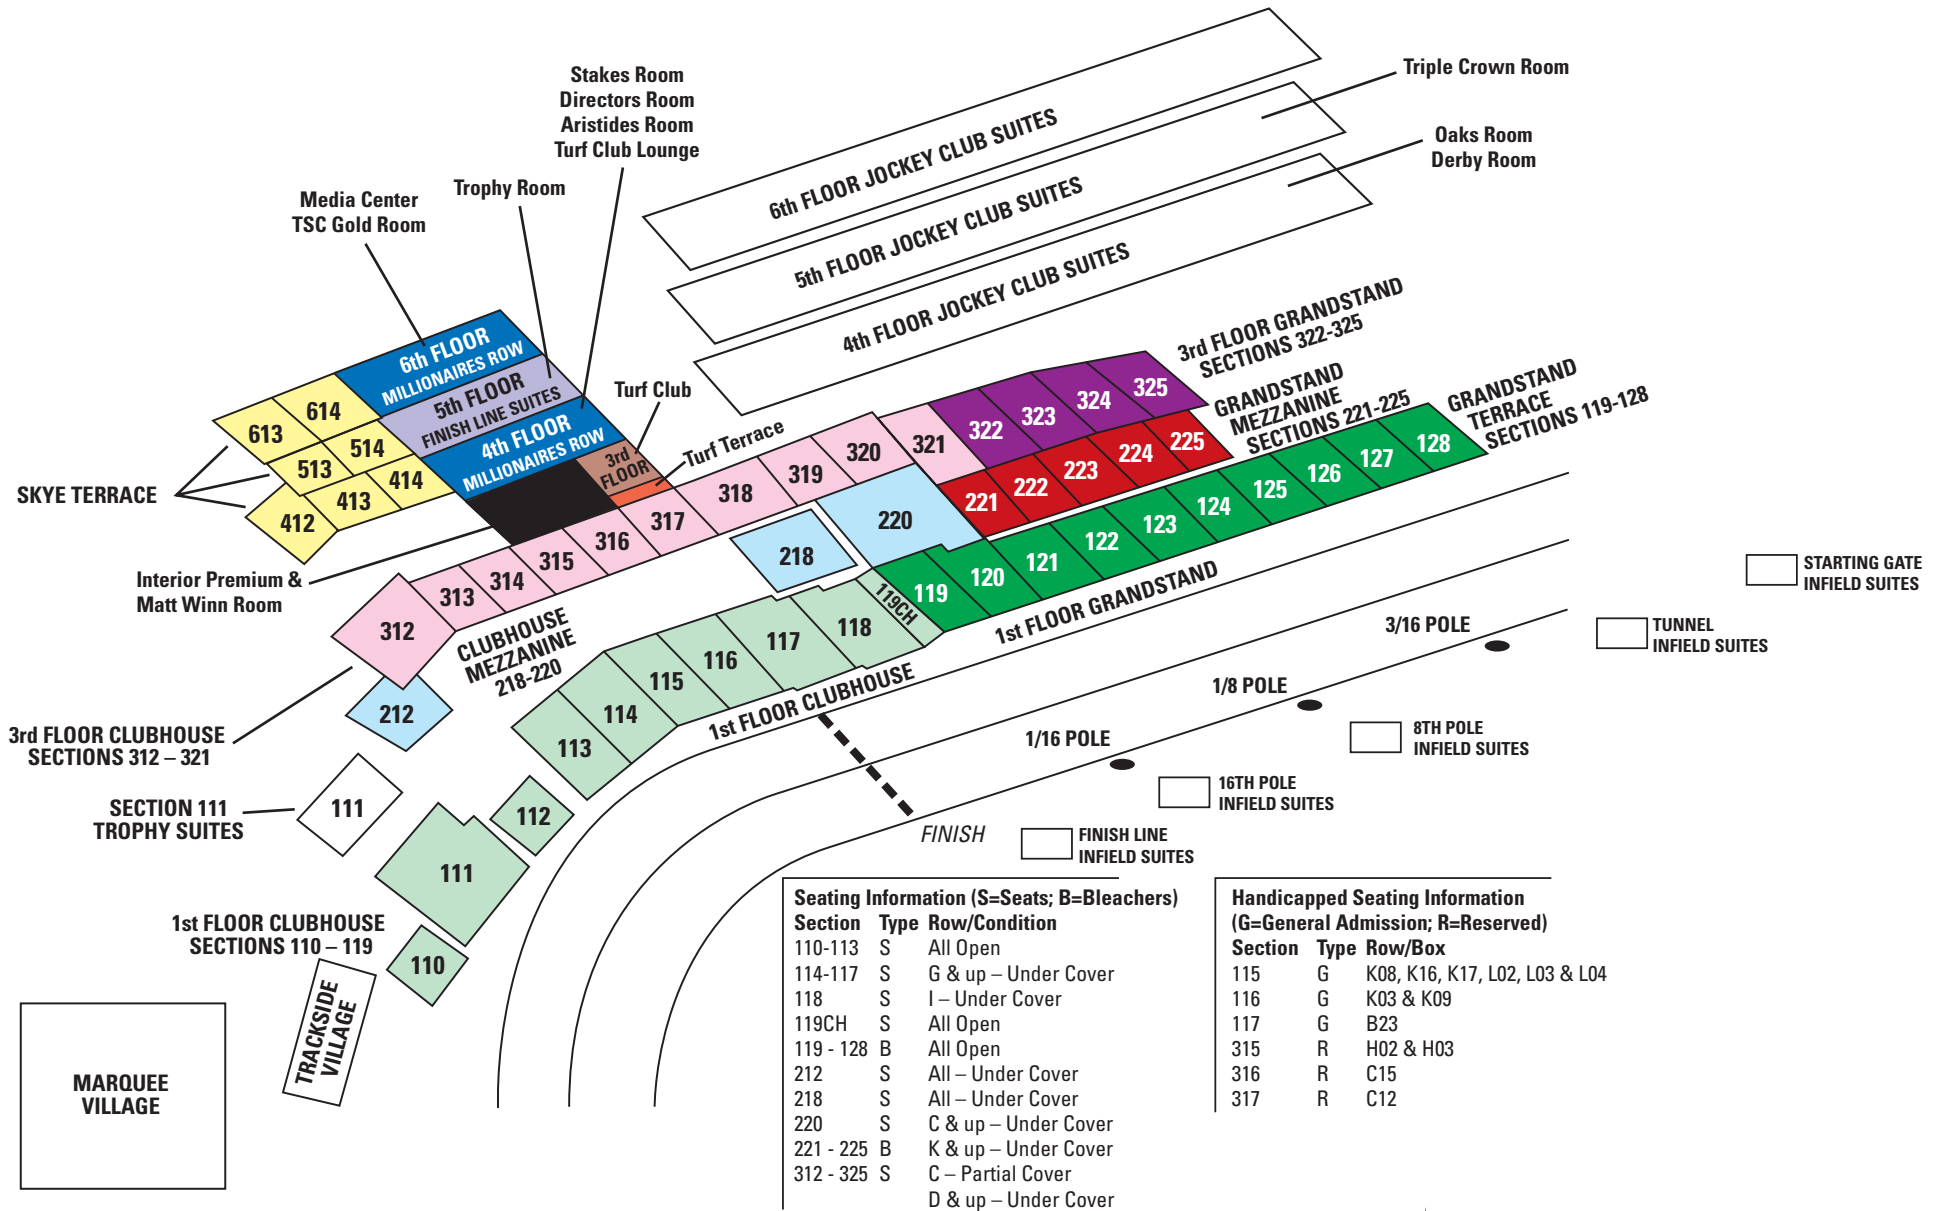

SEATING CHART

CHURCHILL DOWNS