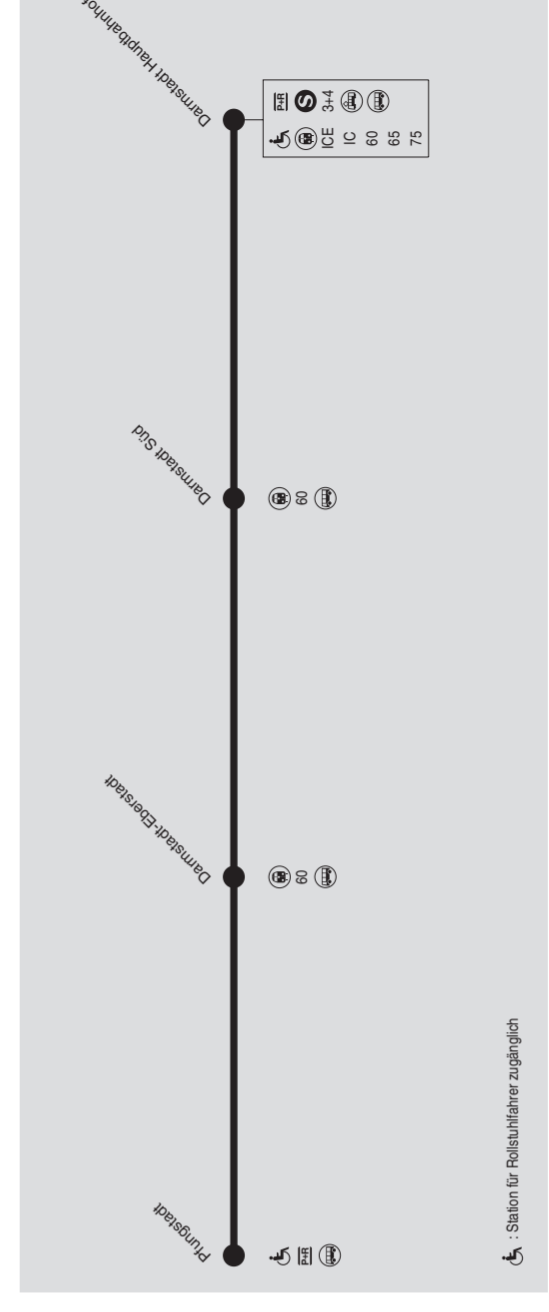

66 Darmstadt Hbf -> Pfungstadt

Station für Rollstuhlfahrer zugänglich

Darmstadt Hbf -> Pfungstadt

Montag - Freitag

Table with columns for station names and departure times for RB, RE, SE, and RE services. Stations include Galtweg, Hirschweide, Erbach, Hesseneck, Hofheim, Darmstadt, Hofheim, Groß-Umstadt, and Frankfurt.

Samstag

Table with columns for station names and departure times for RB, RE, SE, and RE services. Stations include Galtweg, Hirschweide, Erbach, Hesseneck, Hofheim, Darmstadt, Hofheim, Groß-Umstadt, and Frankfurt.