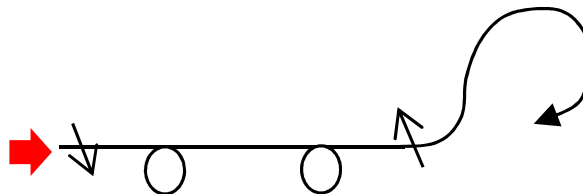

# Programm high 2015

Take off loop  
45° off Reversal 45°

Hi AOA barrel Roll  
30° off Imm ½ Pir

360° / Square loop  
45° off Reversal 45°

Dirty barrel roll  
Reversal roll

Slow Pass +270°  
½ Sq loop & 1½ Pir L

Cuba 8  
45° off Reversal 45°

Inverted flight  
2 rolls  
Vertical return

Hi speed pass  
Loop to LDG