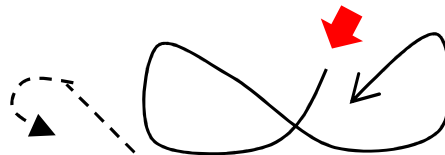

Cuba 8
45° off Reversal 45°