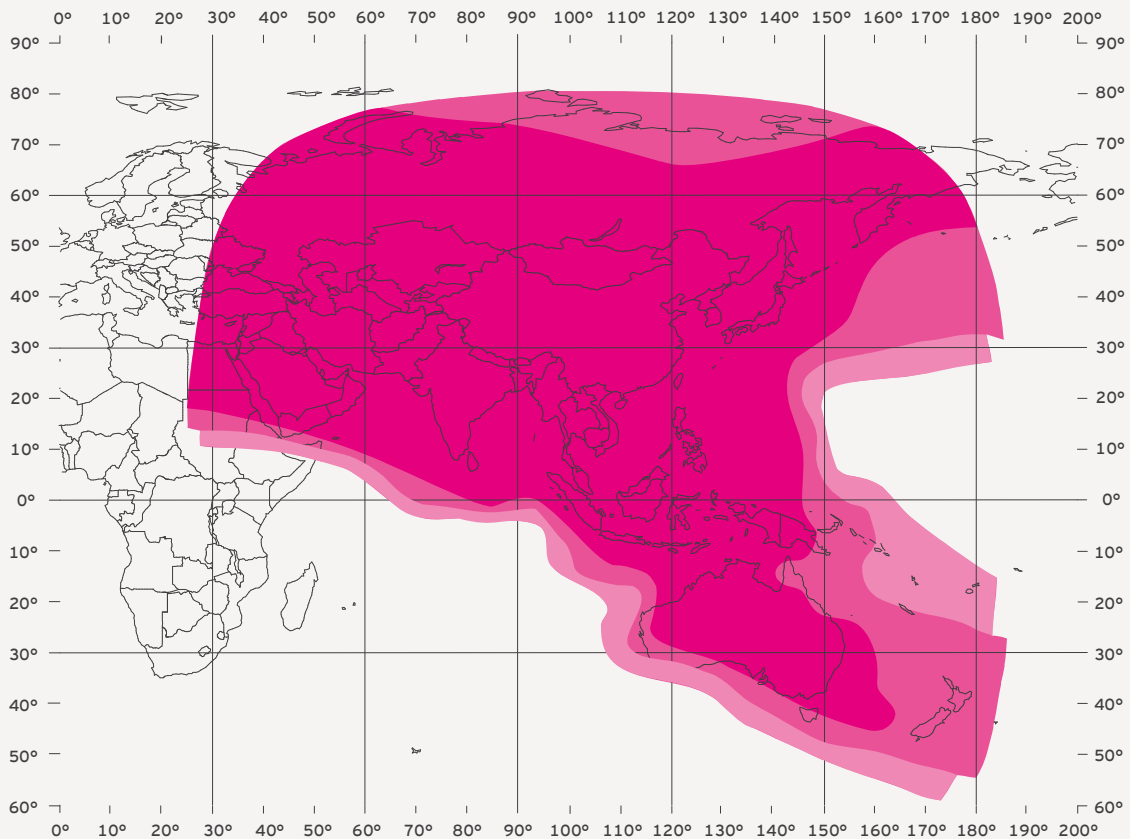

ASIASAT 7 (AS7)

TV Program – DW, DW (Deutsch) | Radio Program

Rebroadcasting and Direct-to-Home

Launch date
June 22, 2015

Position	105,5° East
Transponder	4H
Frequency	3,760 GHz
Polarization	horizontal
FEC	7/8
Symbolrate	26,000 Msymbols/s
Modulation	QPSK / DVB-S
Video Standard	PAL
Video Compression	MPEG-2
Audio Compression	MPEG-1 / Layer 2
Encryption	-
Additional Data Services	EIT / EPG
TV Channel	DW, DW (Deutsch)
Radio Channel	DW 09

Reception may be possible even beyond these contours

2.0 m	2.4 m	3.0 m	Diameter of satellite receiving antenna in meter (approximate values)
-------	-------	-------	--

Important technical remark:

The diameters of the antennas are calculated for perfect weather conditions (clear sky), assuming perfectly aligned high quality antennas. Commonly used wire mesh antennas have a lower efficiency than solid dishes. To secure the reception, it is advisable to generally choose a diameter about 20% larger.