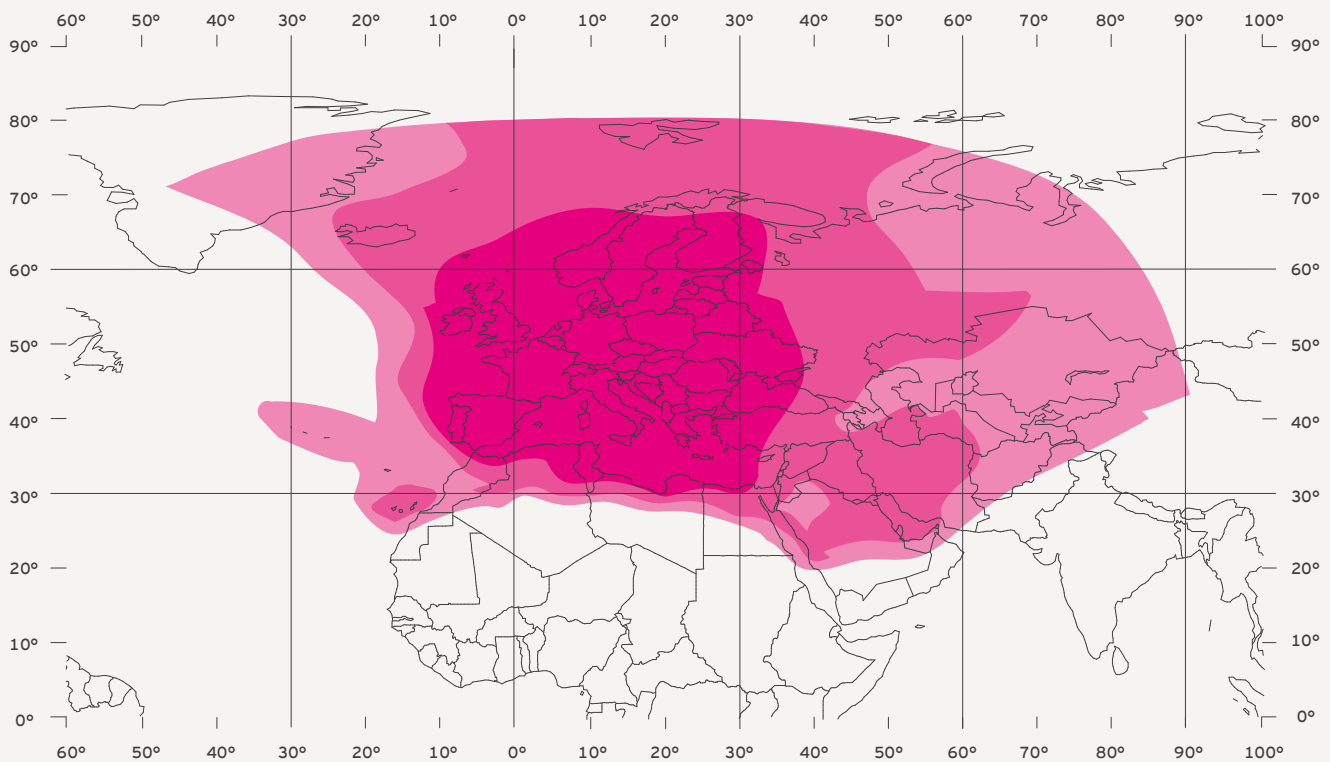

EUTELSAT HOT BIRD 13B

TV Program – DW | Radio Program

Rebroadcasting and Direct-to-Home

Launch date
June 22, 2015

Position	13° East
Transponder	155
Frequency	11,604 GHz
Polarization	horizontal
FEC	5/6
Symbolrate	27,500 Msymbols/s
Modulation	QPSK /DVB-s
Video Standard	PAL
Video Compression	MPEG-2
Audio Compression	MPEG-1/Layer 2
Encryption	-
Additional Data Services	EIT / EPG
TV Channel	DW
Radio Channel	DW05, DW08, DW09, DW-FM01, DW-FEED1

Reception may be possible even beyond these contours

1.2 m	1.8 m	2.4 m	Diameter of satellite receiving antenna in meter (approximate values) for Rebroadcasting
0.8 m	1.2 m	1.8 m	

Important technical remark: